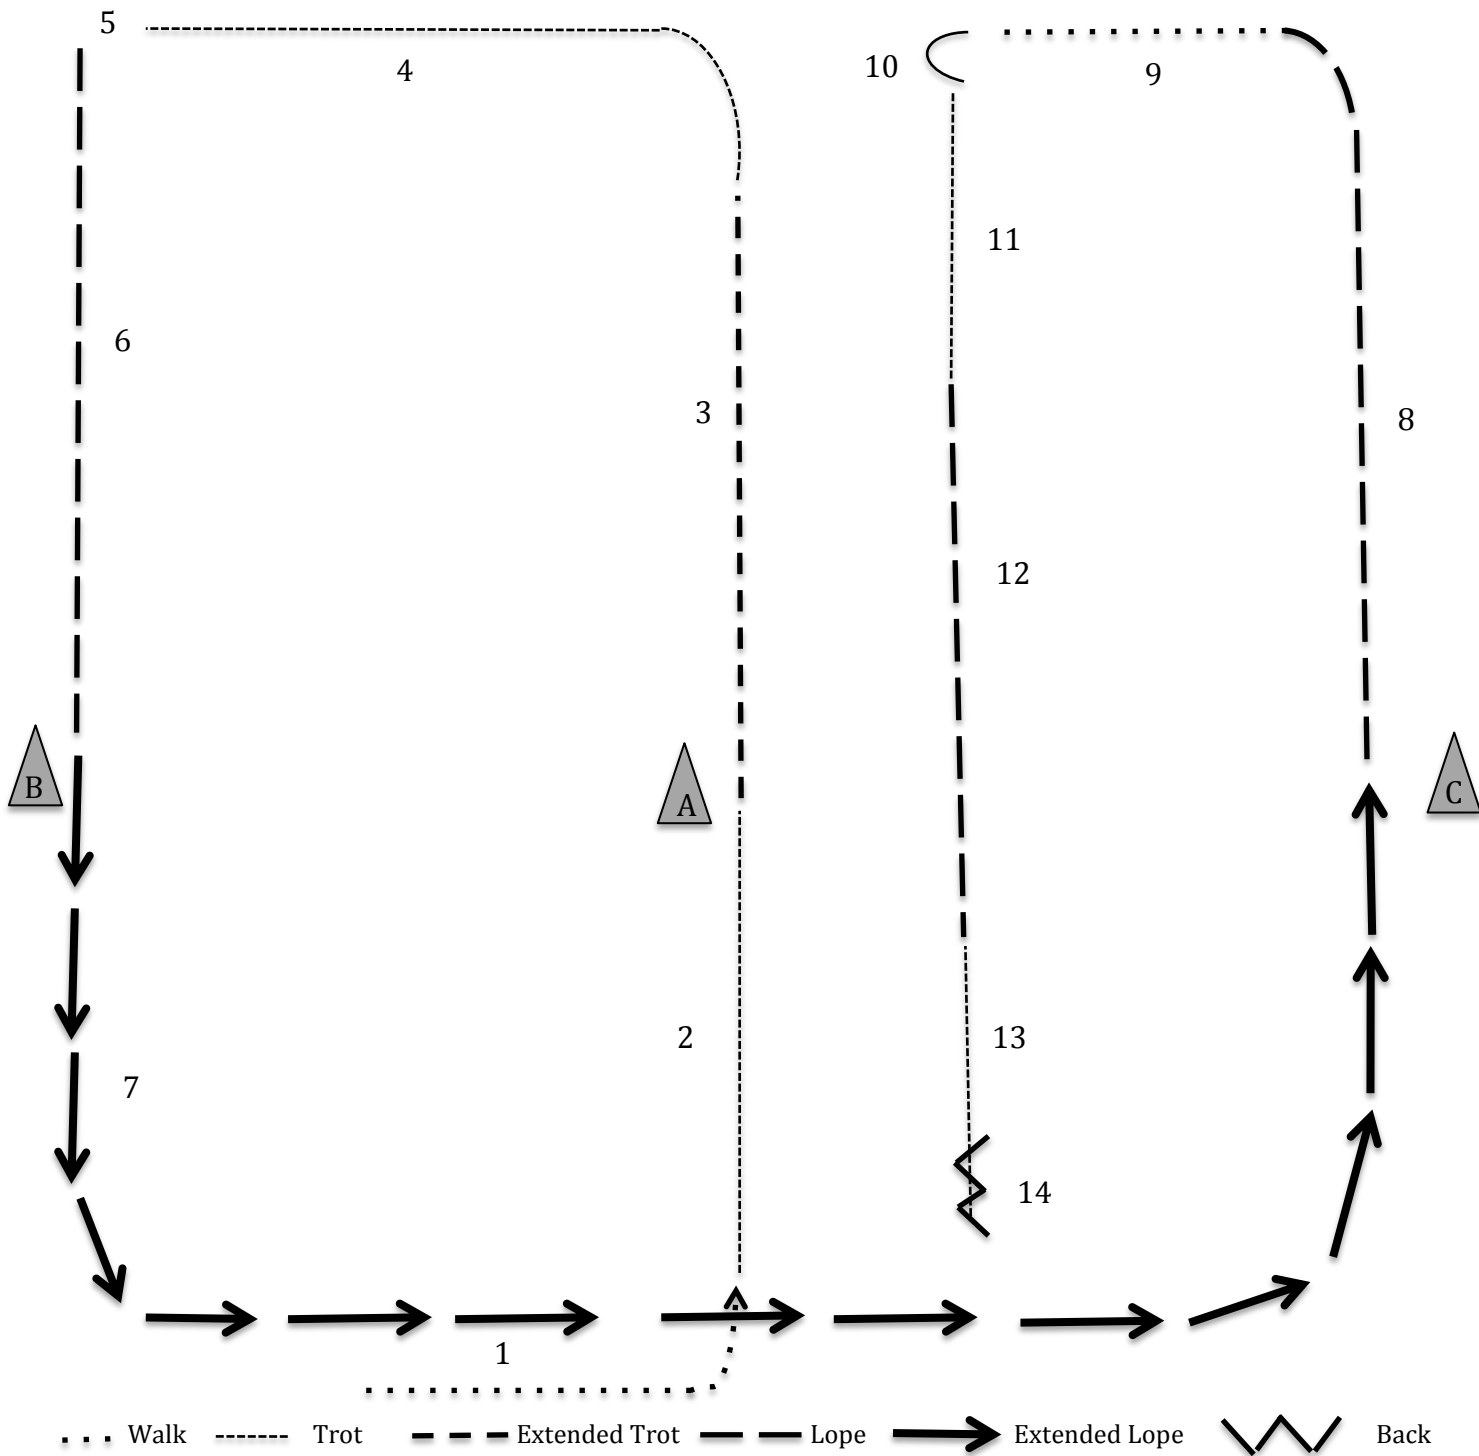

## Ranch Riding Pattern #4

1. Walk from either directions (enter gate)
2. Trot up middle of arena
3. Extend trot to end of arena at cone A
4. Return to slow trot to left
5. Stop in corner ¼ turn to left
6. Begin lope in left lead to B
7. Extend lope to C

8. Return to regular lope until corner
9. At corner walk
10. Stop and ¼ turn left
11. Trot
12. Lope right lead
13. Break back to trot
14. Stop and back